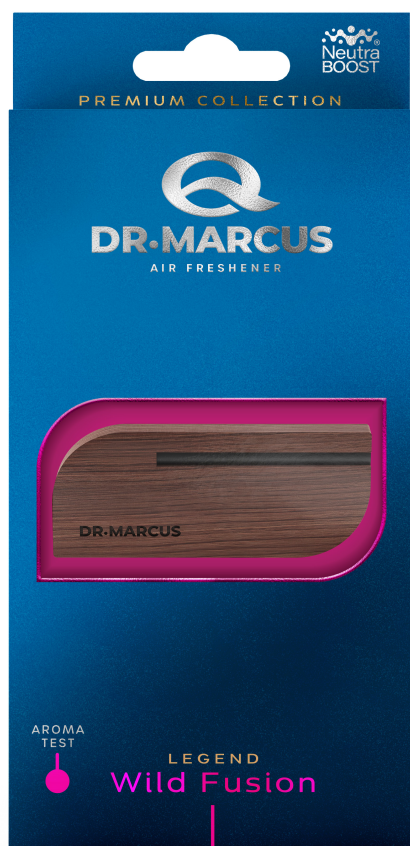

Legend Wild Fusion

The beauty is in the simplicity

An intriguing form, high-quality FSC-certified wood and sophisticated fragrances which are our response to the trends in the perfume industry. This is Legend: a fragrance enclosed in an air vent clip.

Its minimalist design will give your car a classy touch, and the scent of perfume that we used in the clip will be gradually released for many days, so that the driver and the passengers really enjoy the ride. Discover a new dimension of car fragrances.

Experience an exquisite WILD FUSION fragrance: the sophisticated, exotic scent opens with spicy notes of **black pepper, pink berry** and **saffron**. At the heart of the fragrance is an oriental symphony of **juniper**, mystical **incense** and **myrrh**. The base notes are an intriguing fusion of **patchouli, cedar** and **oud** spiced with creamy **vanilla**.