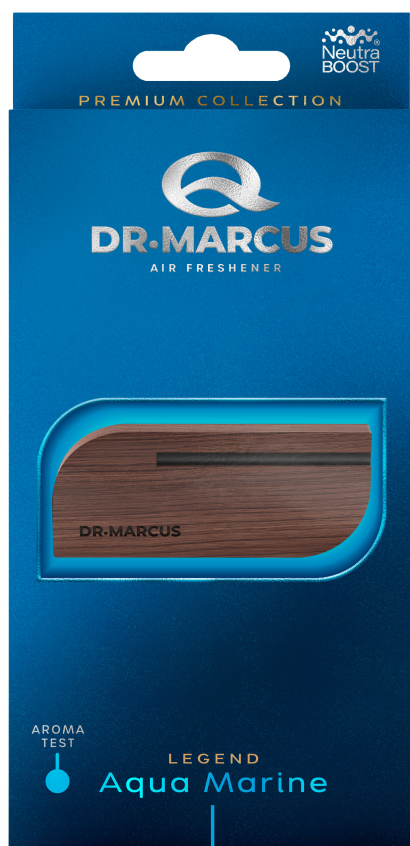

Legend Aqua Marine

The beauty is in the simplicity

An **intriguing form, high-quality FSC-certified wood** and **sophisticated fragrances** which are our response to the trends in the perfume industry. This is Legend: a fragrance enclosed in an **air vent clip**.

Its minimalist design will give your car a classy touch, and the scent of perfume that we used in the clip will be gradually released for many days, so that the driver and the passengers really enjoy the ride. Discover a new dimension of car fragrances.